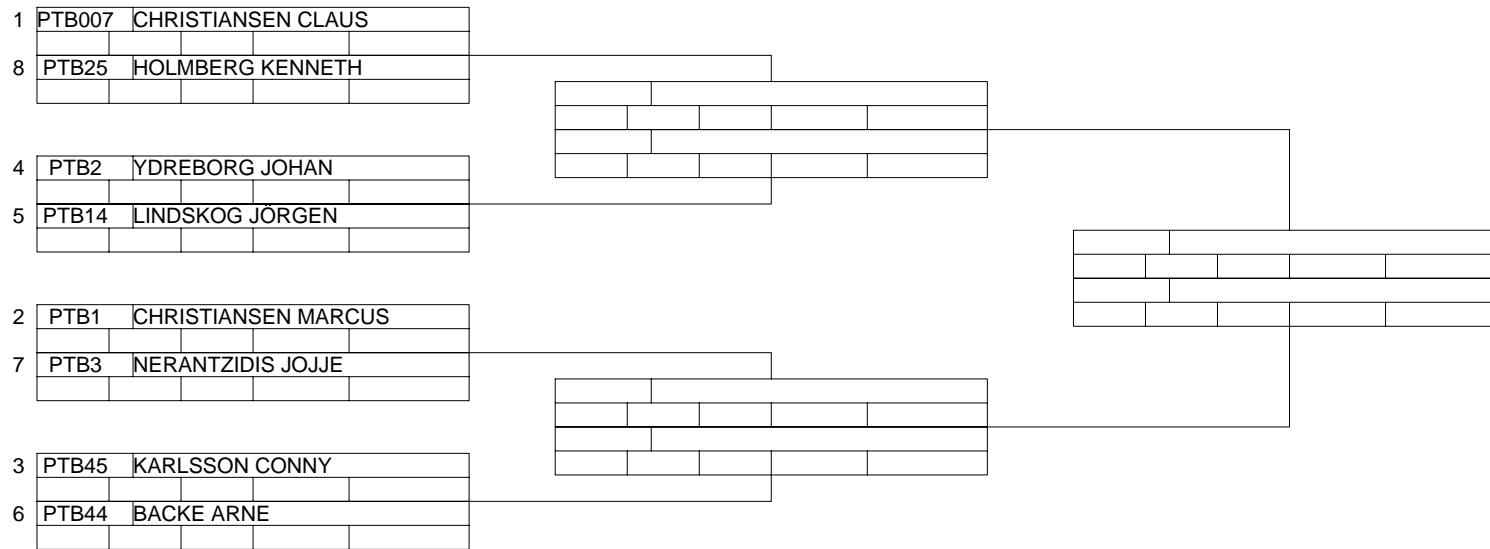

Malmö Raceway

Cramo Nationals 2011

Pro Twin Bike - - Round 1

Portatree (C) Timing Systems

Lanechoice by Qualifying Pos
Pro
1 - Best ET